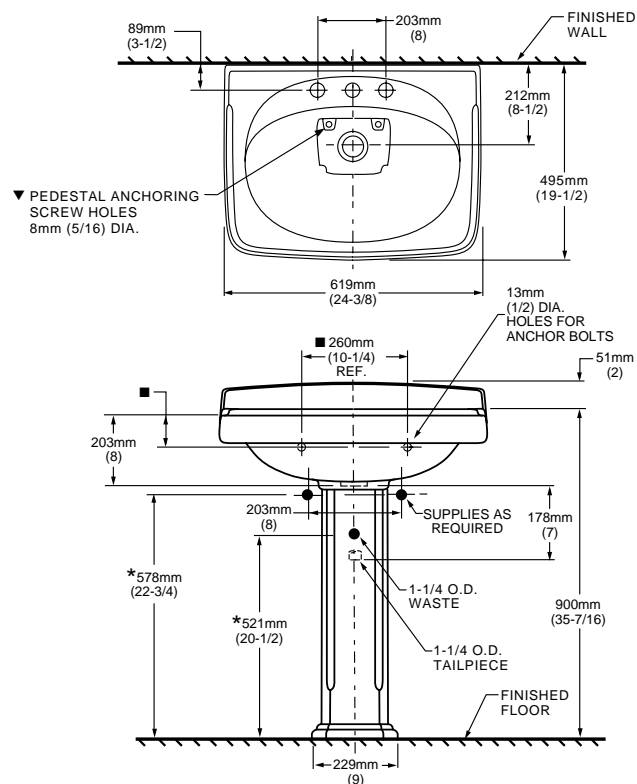

WILLIAMSBURG LAVATORY WITH PEDESTAL

- Vitreous china
- Turn-of-the-century detailing on lavatory and pedestal
- Front overflow
- Supplied with mounting kit
- Faucet ledge with large deck area (faucet not included)

0555.800 (Illustrated)
Faucet holes on 203mm (8") centers

0555.400
Faucet holes on 102mm (4") centers

Nominal Dimensions:
619 x 495 x 900mm
(24-3/8" x 19-1/2" x 35-7/16")

- 0555.008** Lavatory slab-203mm (8") centers
- 0555.004** Lavatory slab-102mm (4") centers
- 734906-400** Pedestal only

Bowl sizes:
489mm (19-1/4") wide,
289mm (11-3/8") front to back,
146mm (5-3/4") deep

**Compliance Certifications -
Meets or Exceeds the Following Specifications:**
• ASME A112.19.2M for Vitreous China Fixtures

NOTES:
 * DIMENSIONS SHOWN FOR LOCATION OF SUPPLIES AND "P" TRAP ARE SUGGESTED.
 ▼ PEDESTAL ANCHORING SCREWS NOT INCLUDED.
 ■ SUITABLE FOR REINFORCEMENT ONLY. ACTUAL DIMENSIONS MUST BE TAKEN FROM FIXTURE.
 FITTINGS NOT INCLUDED AND MUST BE ORDERED SEPARATELY.
 PROVIDE SUITABLE REINFORCEMENT FOR ALL WALL SUPPORTS.
 IMPORTANT: Dimensions of fixtures are nominal and may vary within the range of tolerances established by ANSI Standard A112.19.2.
 These measurements are subject to change or cancellation. No responsibility is assumed for use of superseded or voided pages.